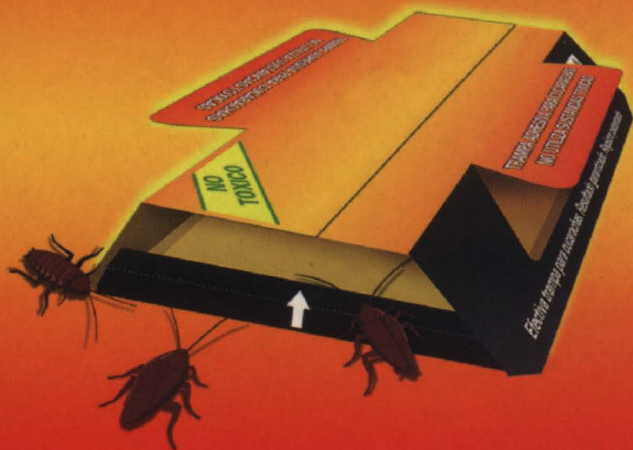

ECO-LINE

ROACH GLUE TRAP

Contents
5 PCS

ECO-LINE

ROACH GLUE TRAP

SPECIALITY:

This product does not contain any poison and will not pollute the environment.

Suitable for use in warehouse, office or households (kitchen, bedroom, living room, store room, bath room, etc.)

CAUTION:

1. Keep out of reach of children and house pets.
2. In the event of accidental contact with the glue, to remove use vegetable oil followed by washing with warm water and mild detergent.
3. Avoid physical contact with captured roaches.
4. Move trap to another location within 7 days if there is no roach activity.

1. Remove protective paper layer to expose glue.

2. Put bait in the center of paper binder.

3. Assemble in accordance with folding lines provided.

4. Place roach glue trap on the corner against the wall